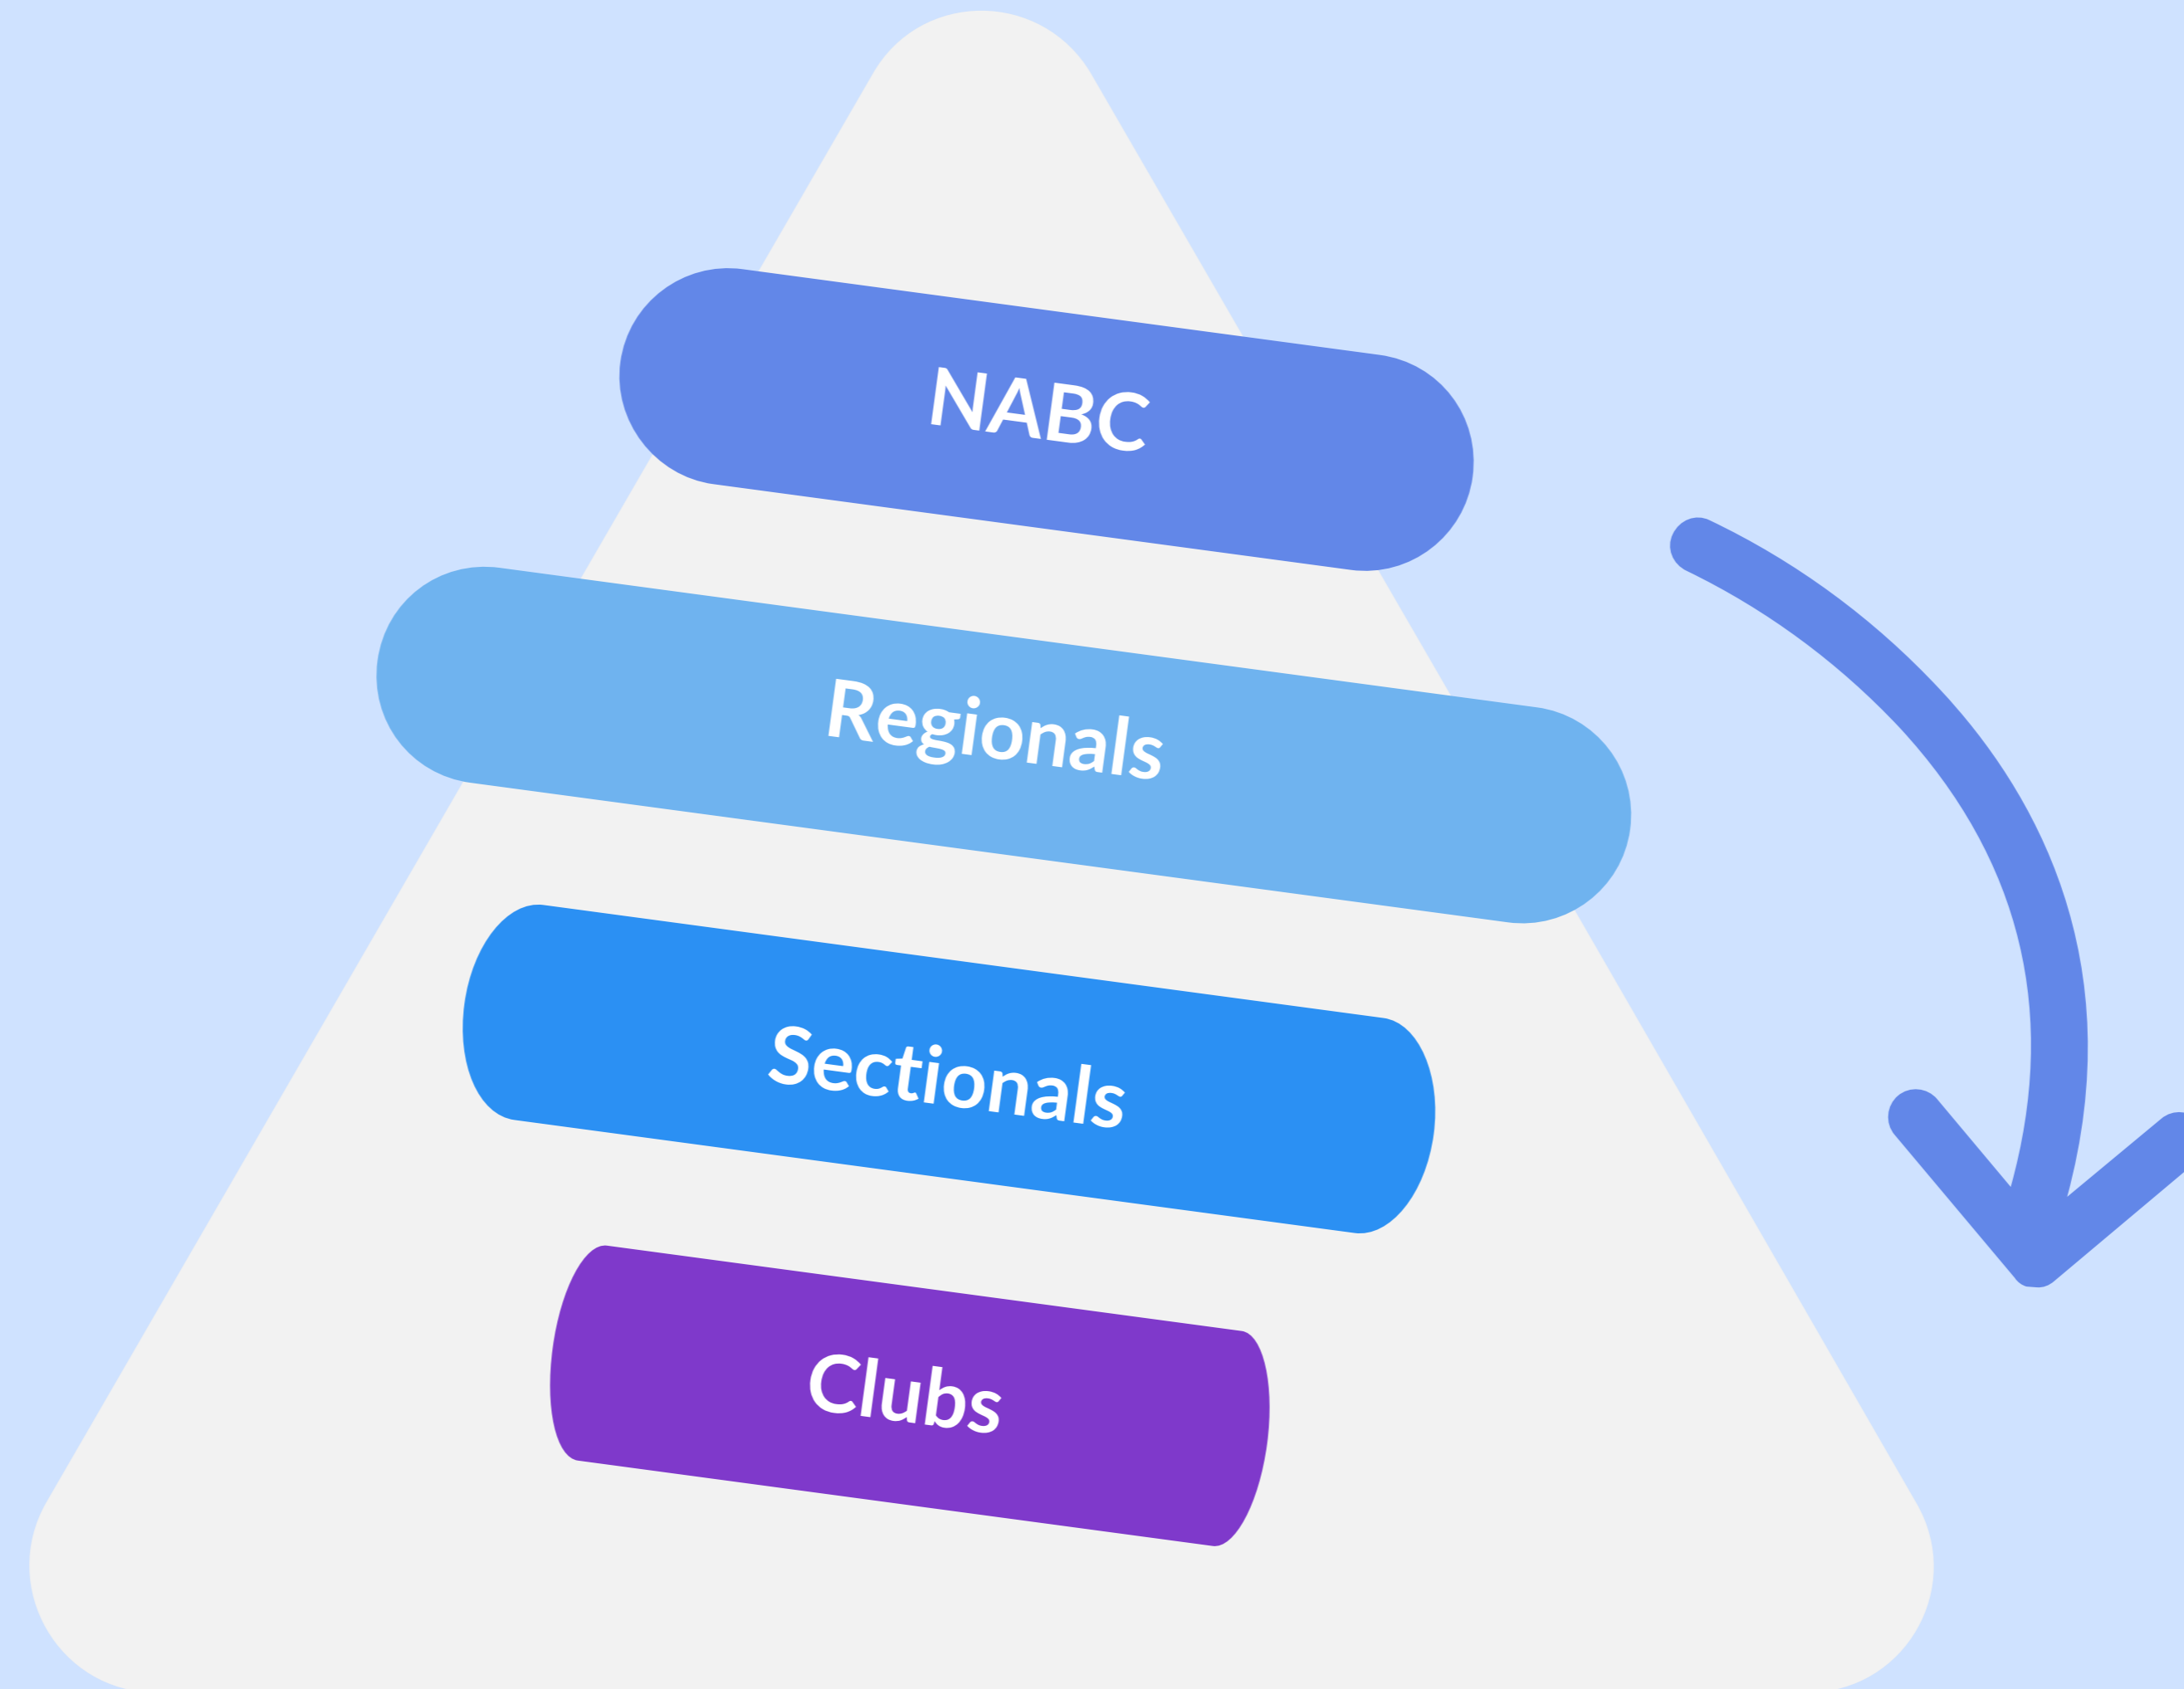

**NABC**  
Flagship Events  
Competition  
Publicity  
International Reach

A 3D pyramid icon with a truck icon inside a circle on its side.

**Regionals**  
Local Access  
Expert Competition  
National Reach

# Table Diagram 2023

Promotions only work as well as the marketing and advertising behind them. SlickText allows you to quickly and easily spread the word to your best customers with a simple text message.

# Pyramid Diagram

When base shrinks, causes ripple effect. When a club closes, we lose members.

# Steady Base

If our base is not steady, we risk toppling over. Regionals should not be afraid of Club Success

- ♠ Face-to-face
- ♥ Glitter point events
- ♦ Social connection
- ♣ Club manager

**PLAY  
YOUR  
WAY**