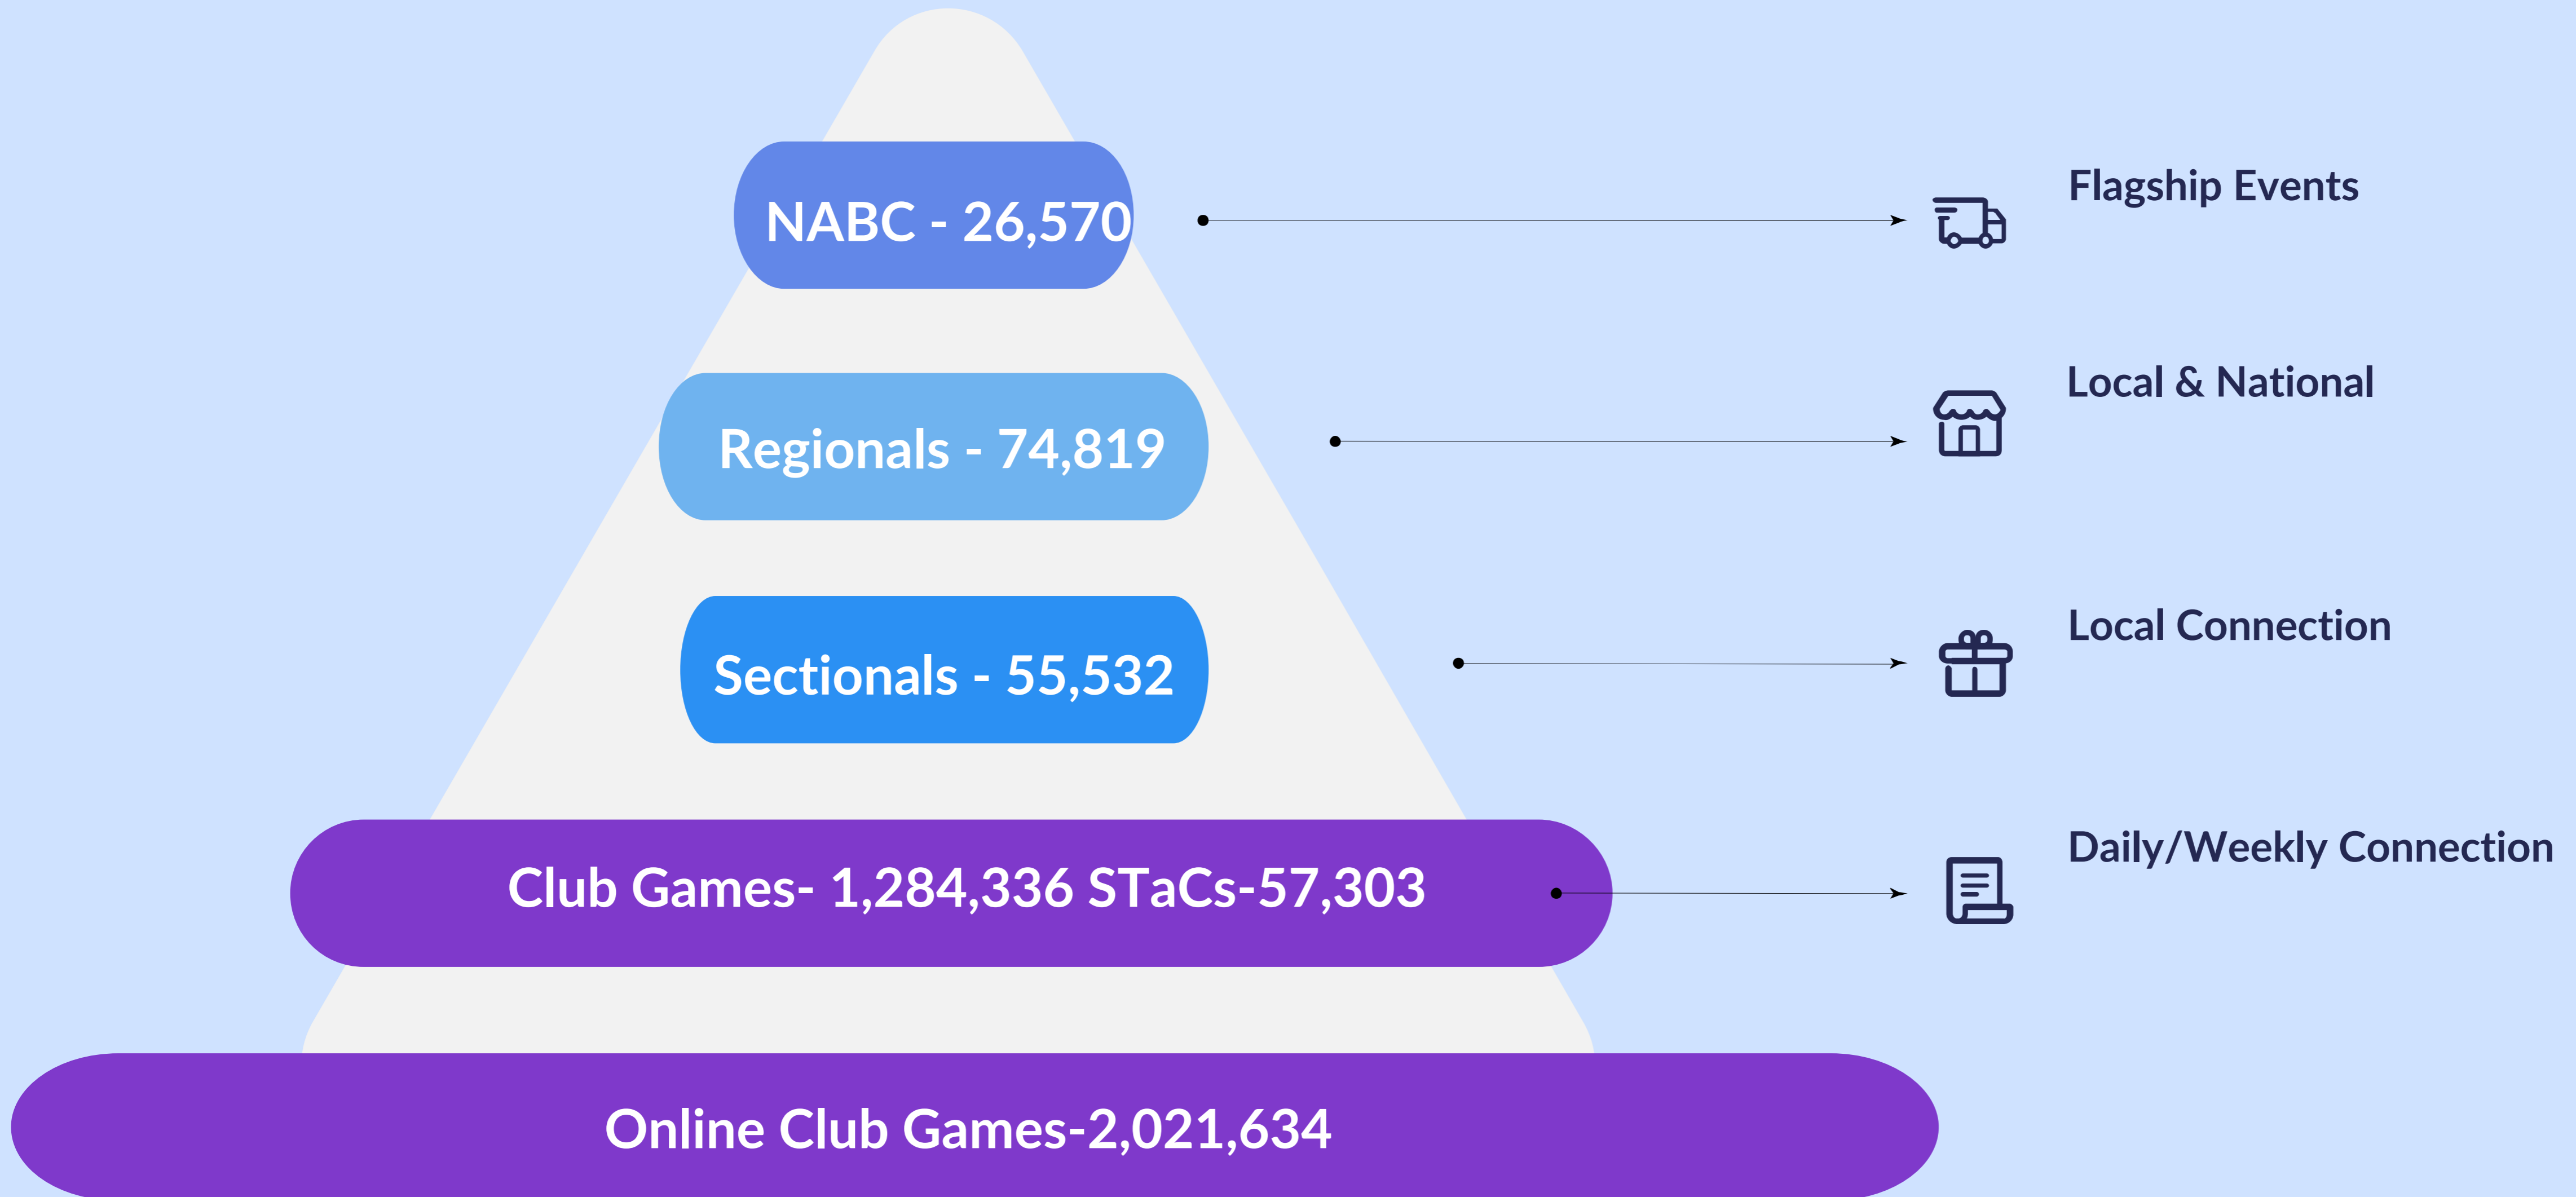

Table Diagram 2024

Promotions only work as well as the marketing and advertising behind them. SlickText allows you to quickly and easily spread the word to your best customers with a simple text message.