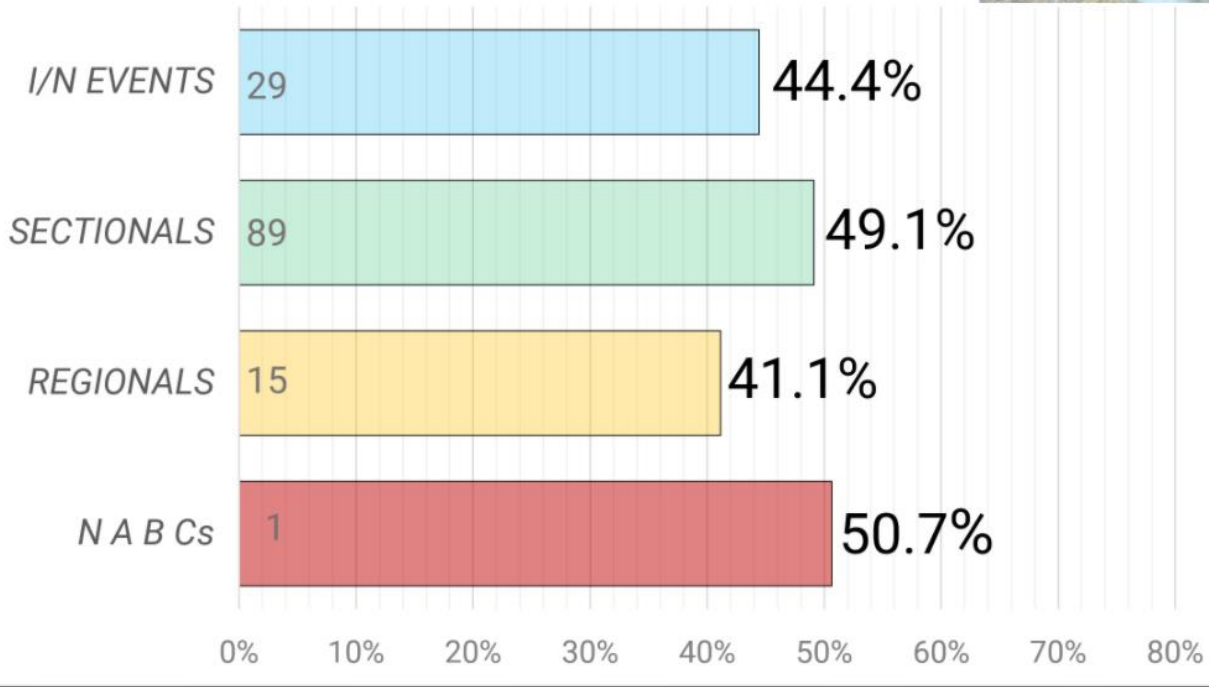

COMBINED F2F TOURNAMENT COMPARATIVE TABLE COUNTS
 TOTAL TABLES BY TOURNAMENT TYPE, since reopenings August 4th

COMBINED F2F TOURNAMENT COMPARATIVE TABLE COUNTS
 TOTAL TABLES BY MONTH, same events at same location same time of year
 (Includes all Regionals, Sectionals, and I/N events)